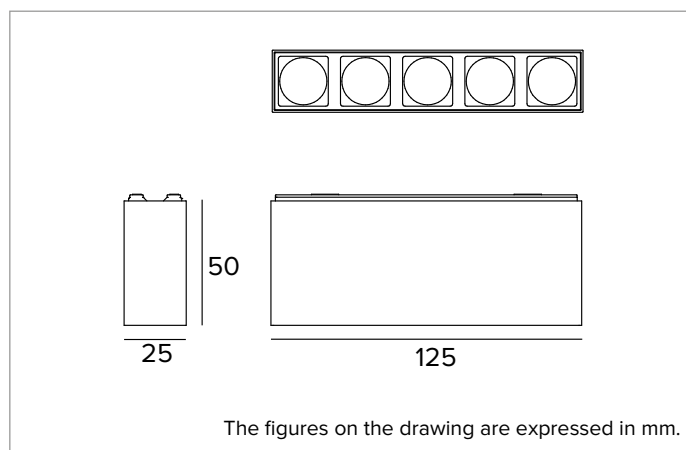

SOURCE

Hugh efficiency Ra90 LED Emitter.

Energy efficiency class: F

Nominal power: 7,3W

Nominal flux: 621lm

Colour rendering index: 90

Rf: 87.6

Rg: 103.9

CCT nominal: 2700K

SDCM: 2

Lifetime (L80/B10): >50000h tq +25°C

ILLUMINOTECHNICAL CHARACTERISTICS

The flood optical system has an acrylic lens and a black polycarbonate frame. The light is suitable for installation in work environments UGR<19 (EN12464-1).

Optic: LENS

Beam angles: FL

Optical efficiency: 75%

Fixture flux: 465lm

Luminous efficacy: 56lm/W

Photobiological safety: Compliant with RG1 low risk group

MECHANICAL CHARACTERISTICS

White painted die-cast aluminium body. Multiple fixed light, 125x25mm.

Colour and finish: Plaster white

Dimensions: 25x125mm

Weight: 0.13Kg

Version: 5X CASAMBI

Degree of protection: IP20

ELECTRICAL CHARACTERISTICS

Fixture Power: 8W

Power supply: 48Vdc

Insulation Class: CLASS 3

Class F: YES

Ambient temperature: 0°C / +25°C

INSTALLATION

Extremely rapid, versatile and simple mechanical and electrical coupling system using magnets which support the fixture on the Power Track and feed power inside the fixture on all versions.

NOTES

Integrated Casambi control system (Casambi Ready). DALI control system available using a special accessory. 110-277Vac version available on request.

WARRANTY

5 years.

Due to the technological evolution of the electronic components, the data provided may be updated, and as such, confirmation must be requested during the order process.

Luminous flux and power supply have +/-10% tolerances with respect to the indicated value. tq +25°C (CIE 121).

We reserve the right to make technical changes.

Targetti Sankey S.r.l.
Via Pratese, 164
50145 Firenze - Italy
Tel: +39 055 37911
targetti.com
targetti@targetti.com

CCIAA Firenze
Share Capital:
€ 500.000,00
VAT N. (IT):
01537660480
R.E.A: FI-275656

TARGETTI